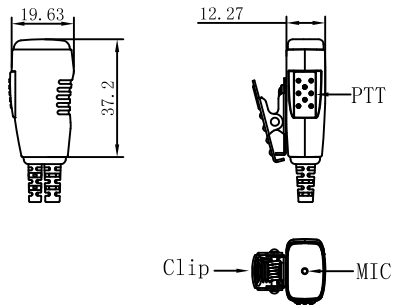

Rev.	Description	Date	By

M Connector

Title Earbud earphone with lapel PTT/Mic		Part Number ES-P01M-3S	
		Third Angle Projection	
Draw:	Ceci	Unit:	mm
Check:	TJ	Date:	2012/03/16
Approve:	HF	Drawing #:	

Confidential document DO NOT transfer or copy to any unauthorized third party. Any violation will be prosecuted relevant legal liability.