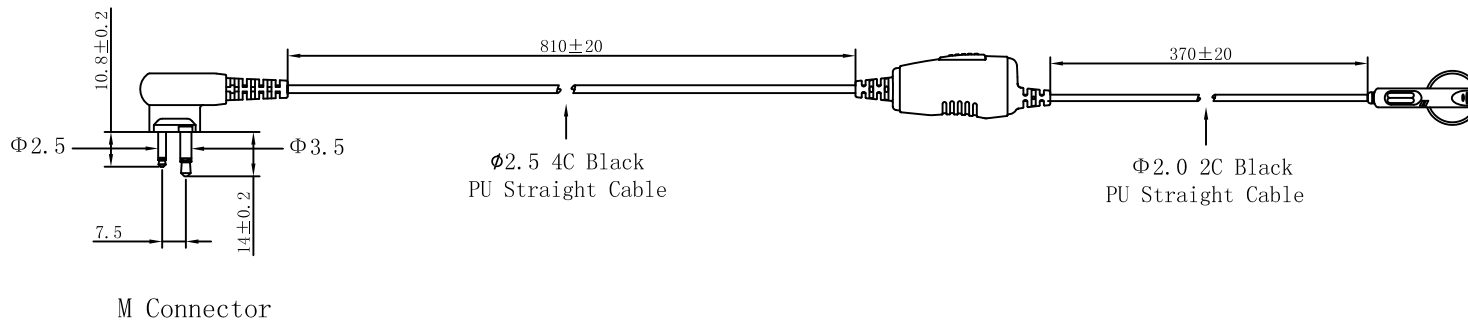

Rev.	Description	Date	By

M Connector

Title Earbud earphone with lapel PTT/Mic		Part Number ES-P01M-3S	
		Third Angle Projection	
Draw:	Ceci	Unit:	mm
Check:	TJ	Date:	2012/03/16
Approve:	HF	Drawing #:	

Confidential document DO NOT transfer or copy to any unauthorized third party. Any violation will be prosecuted relevant legal liability.