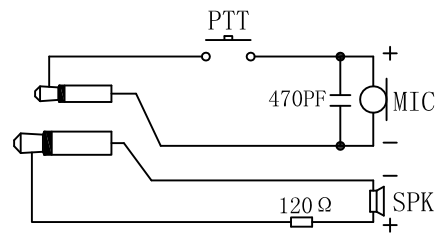

Rev.	Description	Date	By

M Connector

Title Earbud earphone with lapel PTT/Mic		Part Number ES-P01M-3S	
		Third Angle Projection	
Draw:	Ceci	Unit:	mm
Check:	TJ	Date:	2012/03/16
Approve:	HF	Drawing #:	

Confidential document DO NOT transfer or copy to any unauthorized third party. Any violation will be prosecuted relevant legal liability.