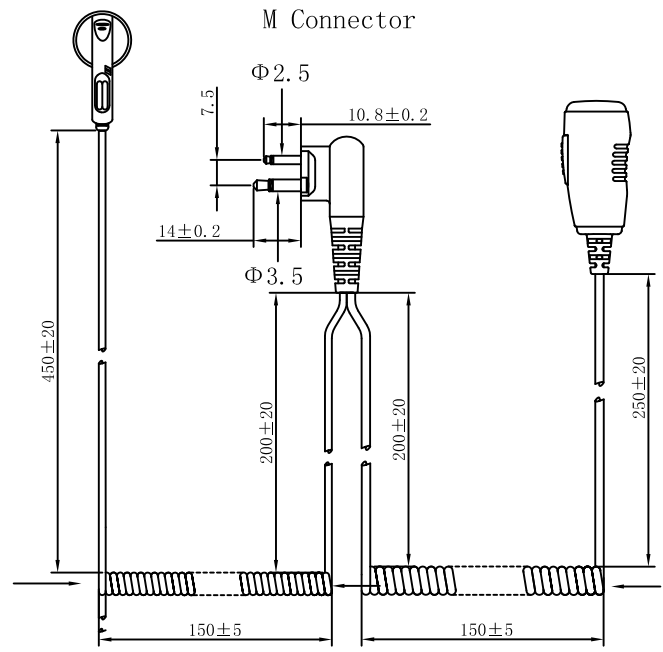

1 2 3 4 5 6 7 8 9 10 11 12 13 14

Rev.	Description	Date	By

Φ2.0 2C Black PU Coil Cable

Φ2.5 4C Black PU Coil Cable

Title Earbud earphone with lapel PTT/Mic		Part Number ES-P01M-1CC	
		Third Angle Projection	
Draw:	Ceci	Unit:	mm
Check:	TJ	Date:	2012/03/16
Approve:	HF	Drawing #:	