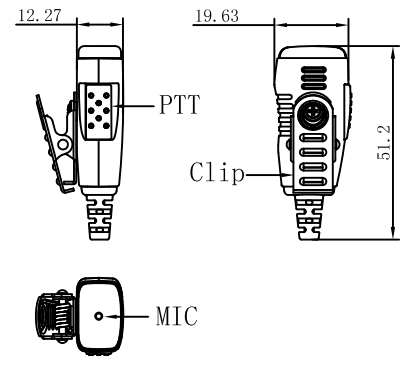

1 2 3 4 5 6 7 8 9 10 11 12 13 14

Rev.	Description	Date	By

Φ2.0 2C Black PU Coil Cable

Φ2.5 4C Black PU Coil Cable

Title Earbud earphone with lapel PTT/Mic		Part Number ES-P01M-1CC	
		Third Angle Projection	
Draw:	Ceci	Unit:	mm
Check:	TJ	Date:	2012/03/16
Approve:	HF	Drawing #:	