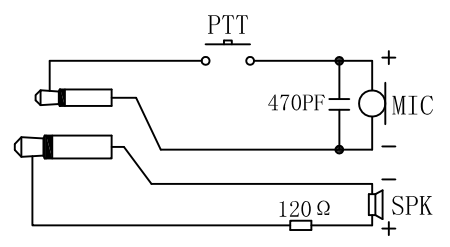

1 2 3 4 5 6 7 8 9 10 11 12 13 14

Rev.	Description	Date	By

Φ2.0 2C Black PU Coil Cable

Φ2.5 4C Black PU Coil Cable

Title Earbud earphone with lapel PTT/Mic		Part Number ES-P01M-1CC	
		Third Angle Projection	
Draw:	Ceci	Unit:	mm
Check:	TJ	Date:	2012/03/16
Approve:	HF	Drawing #:	