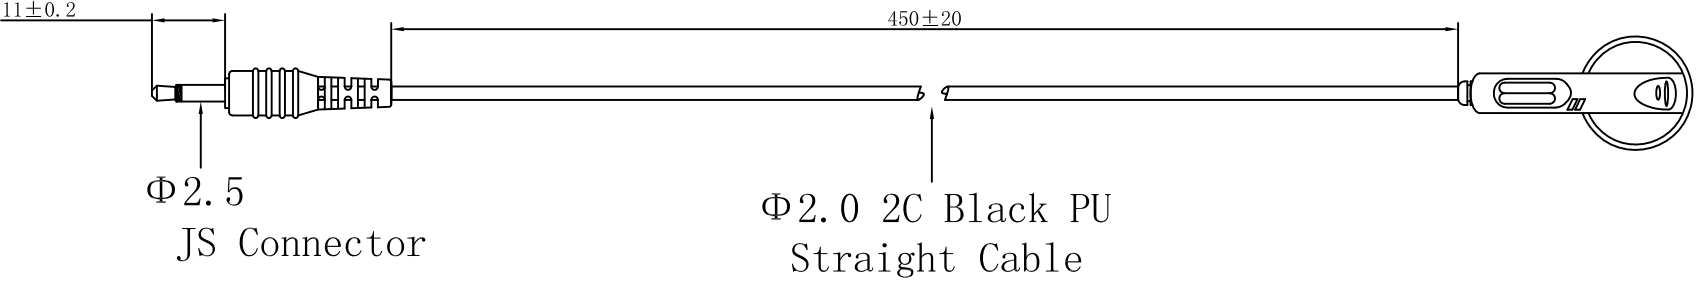

Rev.	Description	Date	By

Φ2.5  
JS Connector

Φ2.0 2C Black PU  
Straight Cable

<b>Title</b> Earbud earphone with straight cable 45cm		<b>Part Number</b> ES-01JS-45	
		Third Angle Projection	
<b>Draw:</b>	<b>Ceci</b>	<b>Unit:</b>	<b>mm</b>
<b>Check:</b>	<b>TJ</b>	<b>Date:</b>	<b>2012/03/03</b>
<b>Approve:</b>	<b>HF</b>	<b>Drawing #:</b>	